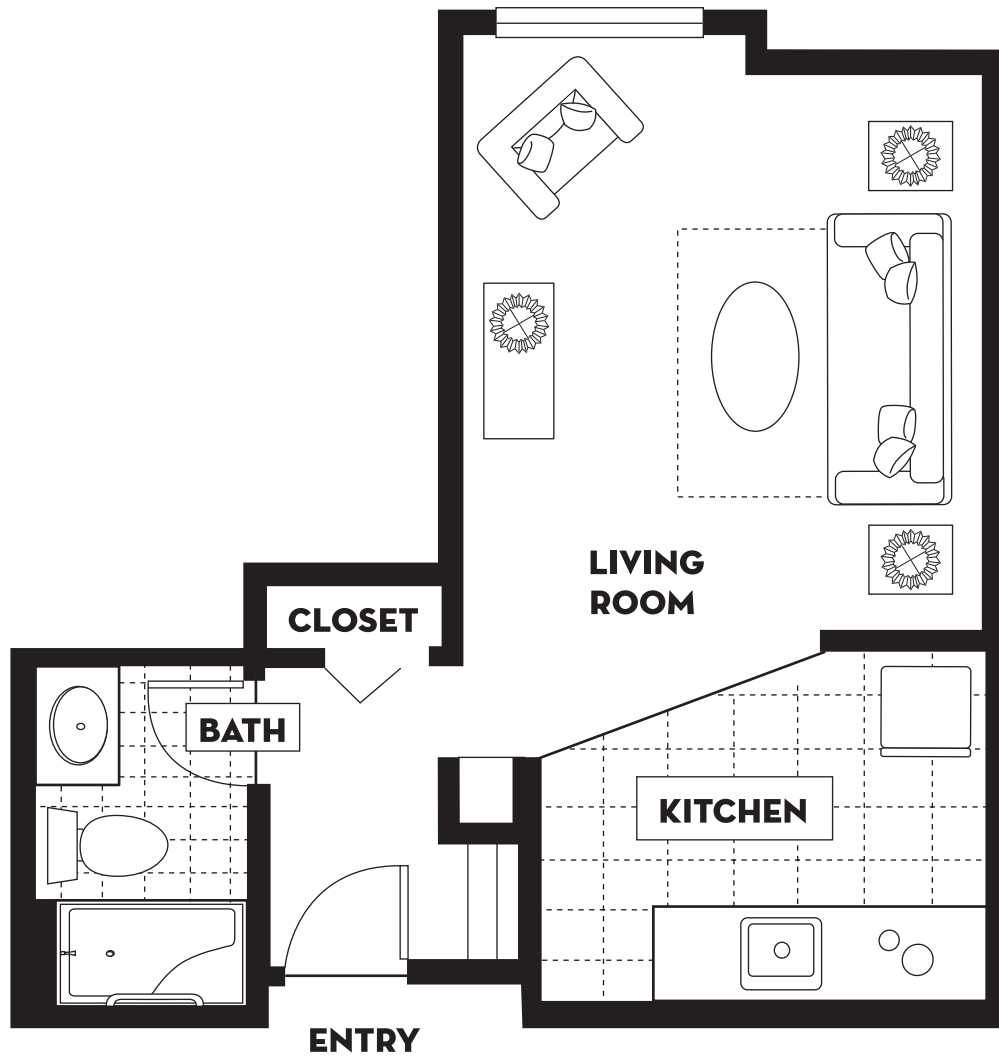

WASHINGTON OAKES • FLOOR PLAN

STUDIO • 450 SQUARE FEET

Washington Oakes Retirement Community • 1717 Rockefeller Avenue • Everett, WA • (425) 339-3300