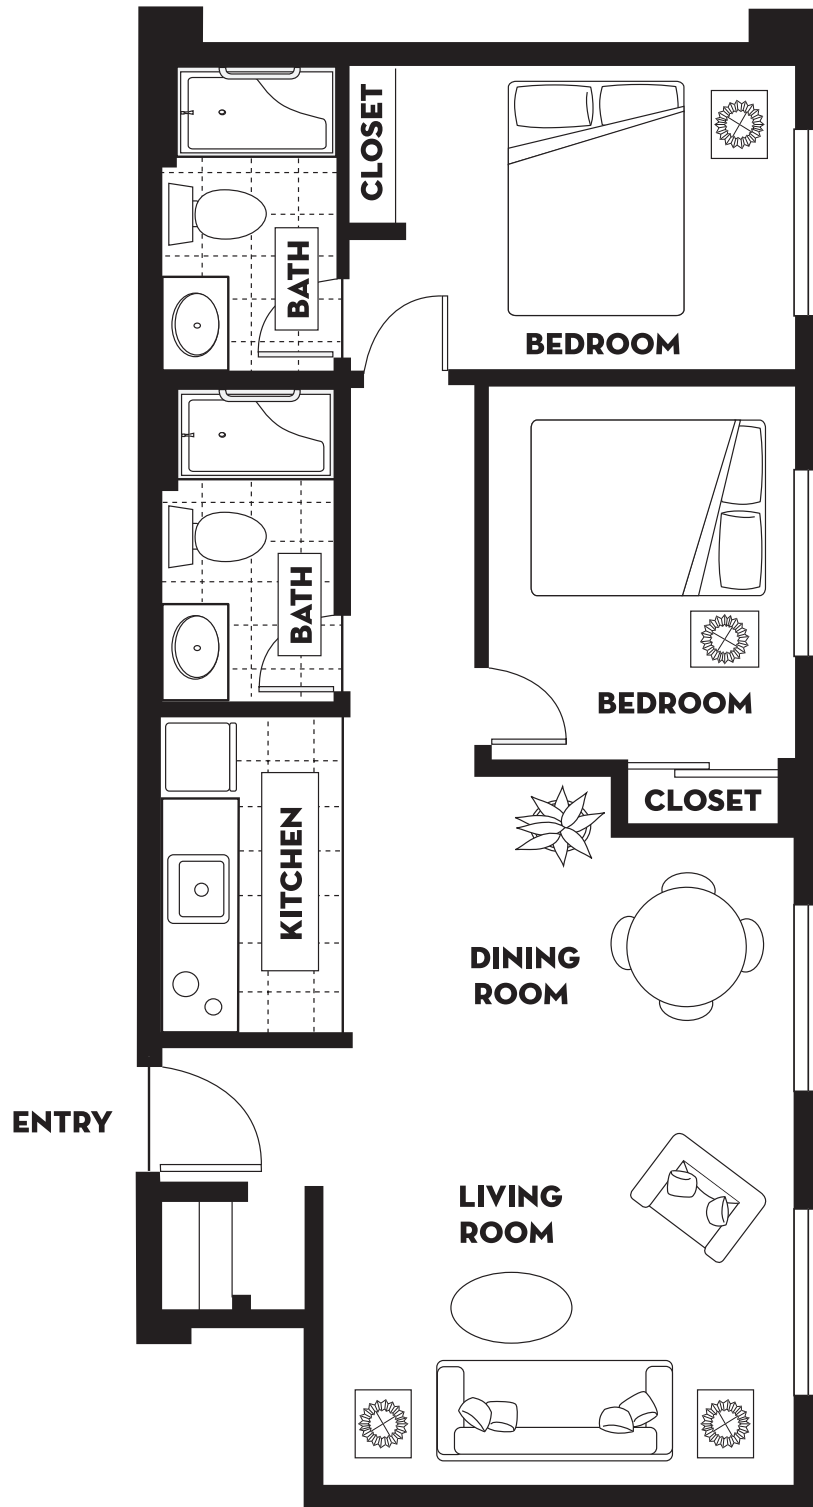

WASHINGTON OAKES • FLOOR PLAN

TWO BEDROOM • 900-1,050 SQUARE FEET

Washington Oakes Retirement Community • 1717 Rockefeller Avenue • Everett, WA • (425) 339-3300